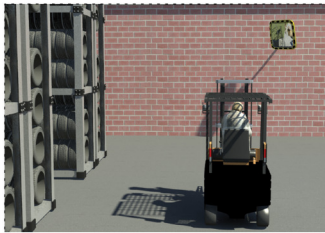

Road Mirror "Caravaggio"

	Dimensions (H / L / W): box road mirror 60x40 cm: 76 x 56 x 15 cm box road mirror 80x60 cm: 94 x 74 x 15 cm box road mirror 100x80 cm: 114 x 94 x 15 cm		Construction materials: aluminium-plated acrylic with a black rubber gasket, the back body in high impact yellow material
	Weight: 60x40 cm 4 kg 80x60 cm 5,5 100x80 cm 8 kg		External surface treatments: reflecting part in aluminized acrylic

Code: 909035044
Road mirror "Caravaggio" 60x40 cm
Code: 909035043
Road mirror "Caravaggio" 80x60 cm
Code: 909035042
Road mirror "Caravaggio" 100x80 cm

Product Description

The rectangular yellow mirrors are made of plastic materials treated to ensure high impact resistance, weathering, UV rays and dust.

The mirror is made by a front side white case with black inserts along all the edges, and a convex mirror protected by a black rubber gasket.

To ensure that the mirror reflecting part snaps into the rear body tightly, the entire edge around the reflecting part has a rubber gasket kept by high resistant glue. The mirror at the back has a galvanized and painted steel bracket for fastening onto poles and/or supports with minimum diameter of 60 mm diameter and flat attacks for round poles with a diameter of 48 mm and for square poles with maximum side of 60 mm; the bracket allows height, vertical and horizontal adjustments.

If it is subject to a violent blow by an outside object, the reflecting part will break but it will not shatter and thus cannot cause injury or property damage.

Working Description

The rectangular yellow mirrors are particularly suitable in conditions of poor visibility as the reflecting part is convex and improves the field of view of roadway users. The mirrors are used at intersections or in all cases of poor visibility.