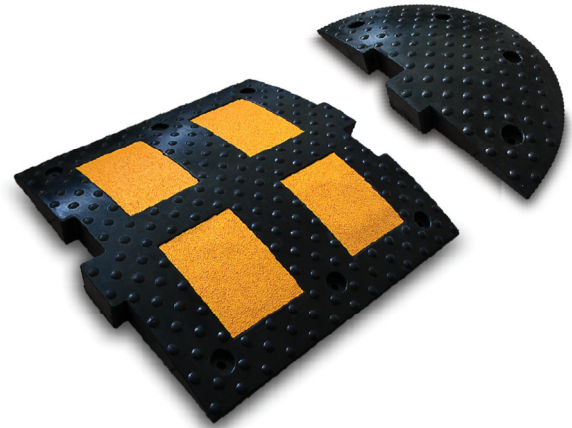

h 5 cm Rubber Speed Moderator

(Dimensions 50x50x5 cm)

	Dimensions (H / L / W): speed moderator: 5 x 50 x 50 cm insert: 15,5 x 11,8 cm terminal: 5 x 50 x 27 cm		Construction materials: High elasticity vulcanized rubber product
	Weight: speed moderator: 12 kg terminal: 3,8 kg		External surface treatments: application of 4 elastoplastic yellow reflective inserts

Code: 109605412 - 5 cm speed moderator
Code: 110415000 - 5 cm terminal

/ Product Description /

Speed moderator is made of convex profiled vulcanized rubber, with high elasticity, high resistance to the hurts and crushes of the vehicles.

To obtain a better visibility during the night, the speed moderators are integrated with elastoplastic yellow color tape inserts.

In the upper side the speed moderator and the terminal have anti-slip parts, besides their lower side shape facilitates the water flow. Application to the ground is made through n.6 expansion fixing screws.

The terminal is made of convex profiled vulcanized rubber, with high elasticity, high resistance to the hurts and crushes of the vehicles.

Thanks to its slope the terminal (lateral section) must be applied on the sides of the speed moderator, respecting the joints to eliminate the difference in level due to the laying of the speed moderators on the ground that is made by n.4 expansion screws.